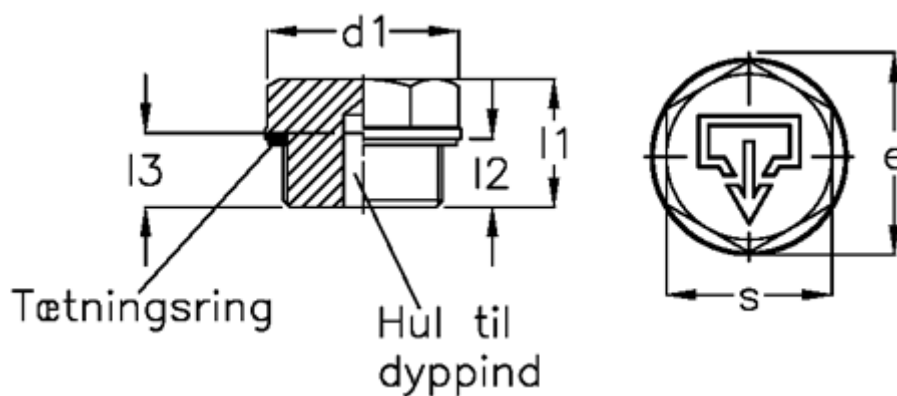

Article number: 20247555

Description: E+G

Threaded plug GN 742-26-G1/2-AS-1

Measures

$d1 = 26$

$d2 = G1/2$

$d4 = M5$

$e = 24.3$

$l1 = 16.0$

$l2 = 8.5$

$s = 21$